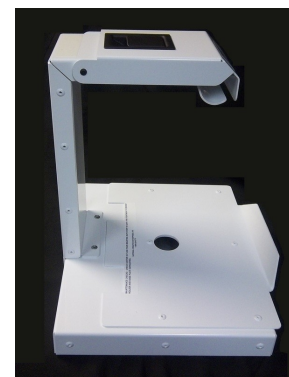

NCE DEFIBRILLATOR MOUNTS

MORE HOLDING POWER FOR

ZOLL X SERIES

DEFIBRILLATORS

NCE Mounts provide the maximum protection for your Zoll defibrillator, minimizing the risk of costly repairs due to device impacts or falls during transport. More importantly, these mounts will protect your EMT's from flying defibrillators in the event of a sudden stop, accident or roll-over.

**INQUIRE ABOUT OUR
WALL MOUNT TODAY**

- One hand quick release
- 360° swivel, easy positioning and viewing
- Easy immediate access
- Easily mounts to countertop
- Baked white enamel for durability
- 5 Year warranty
- Holds to 15G Force